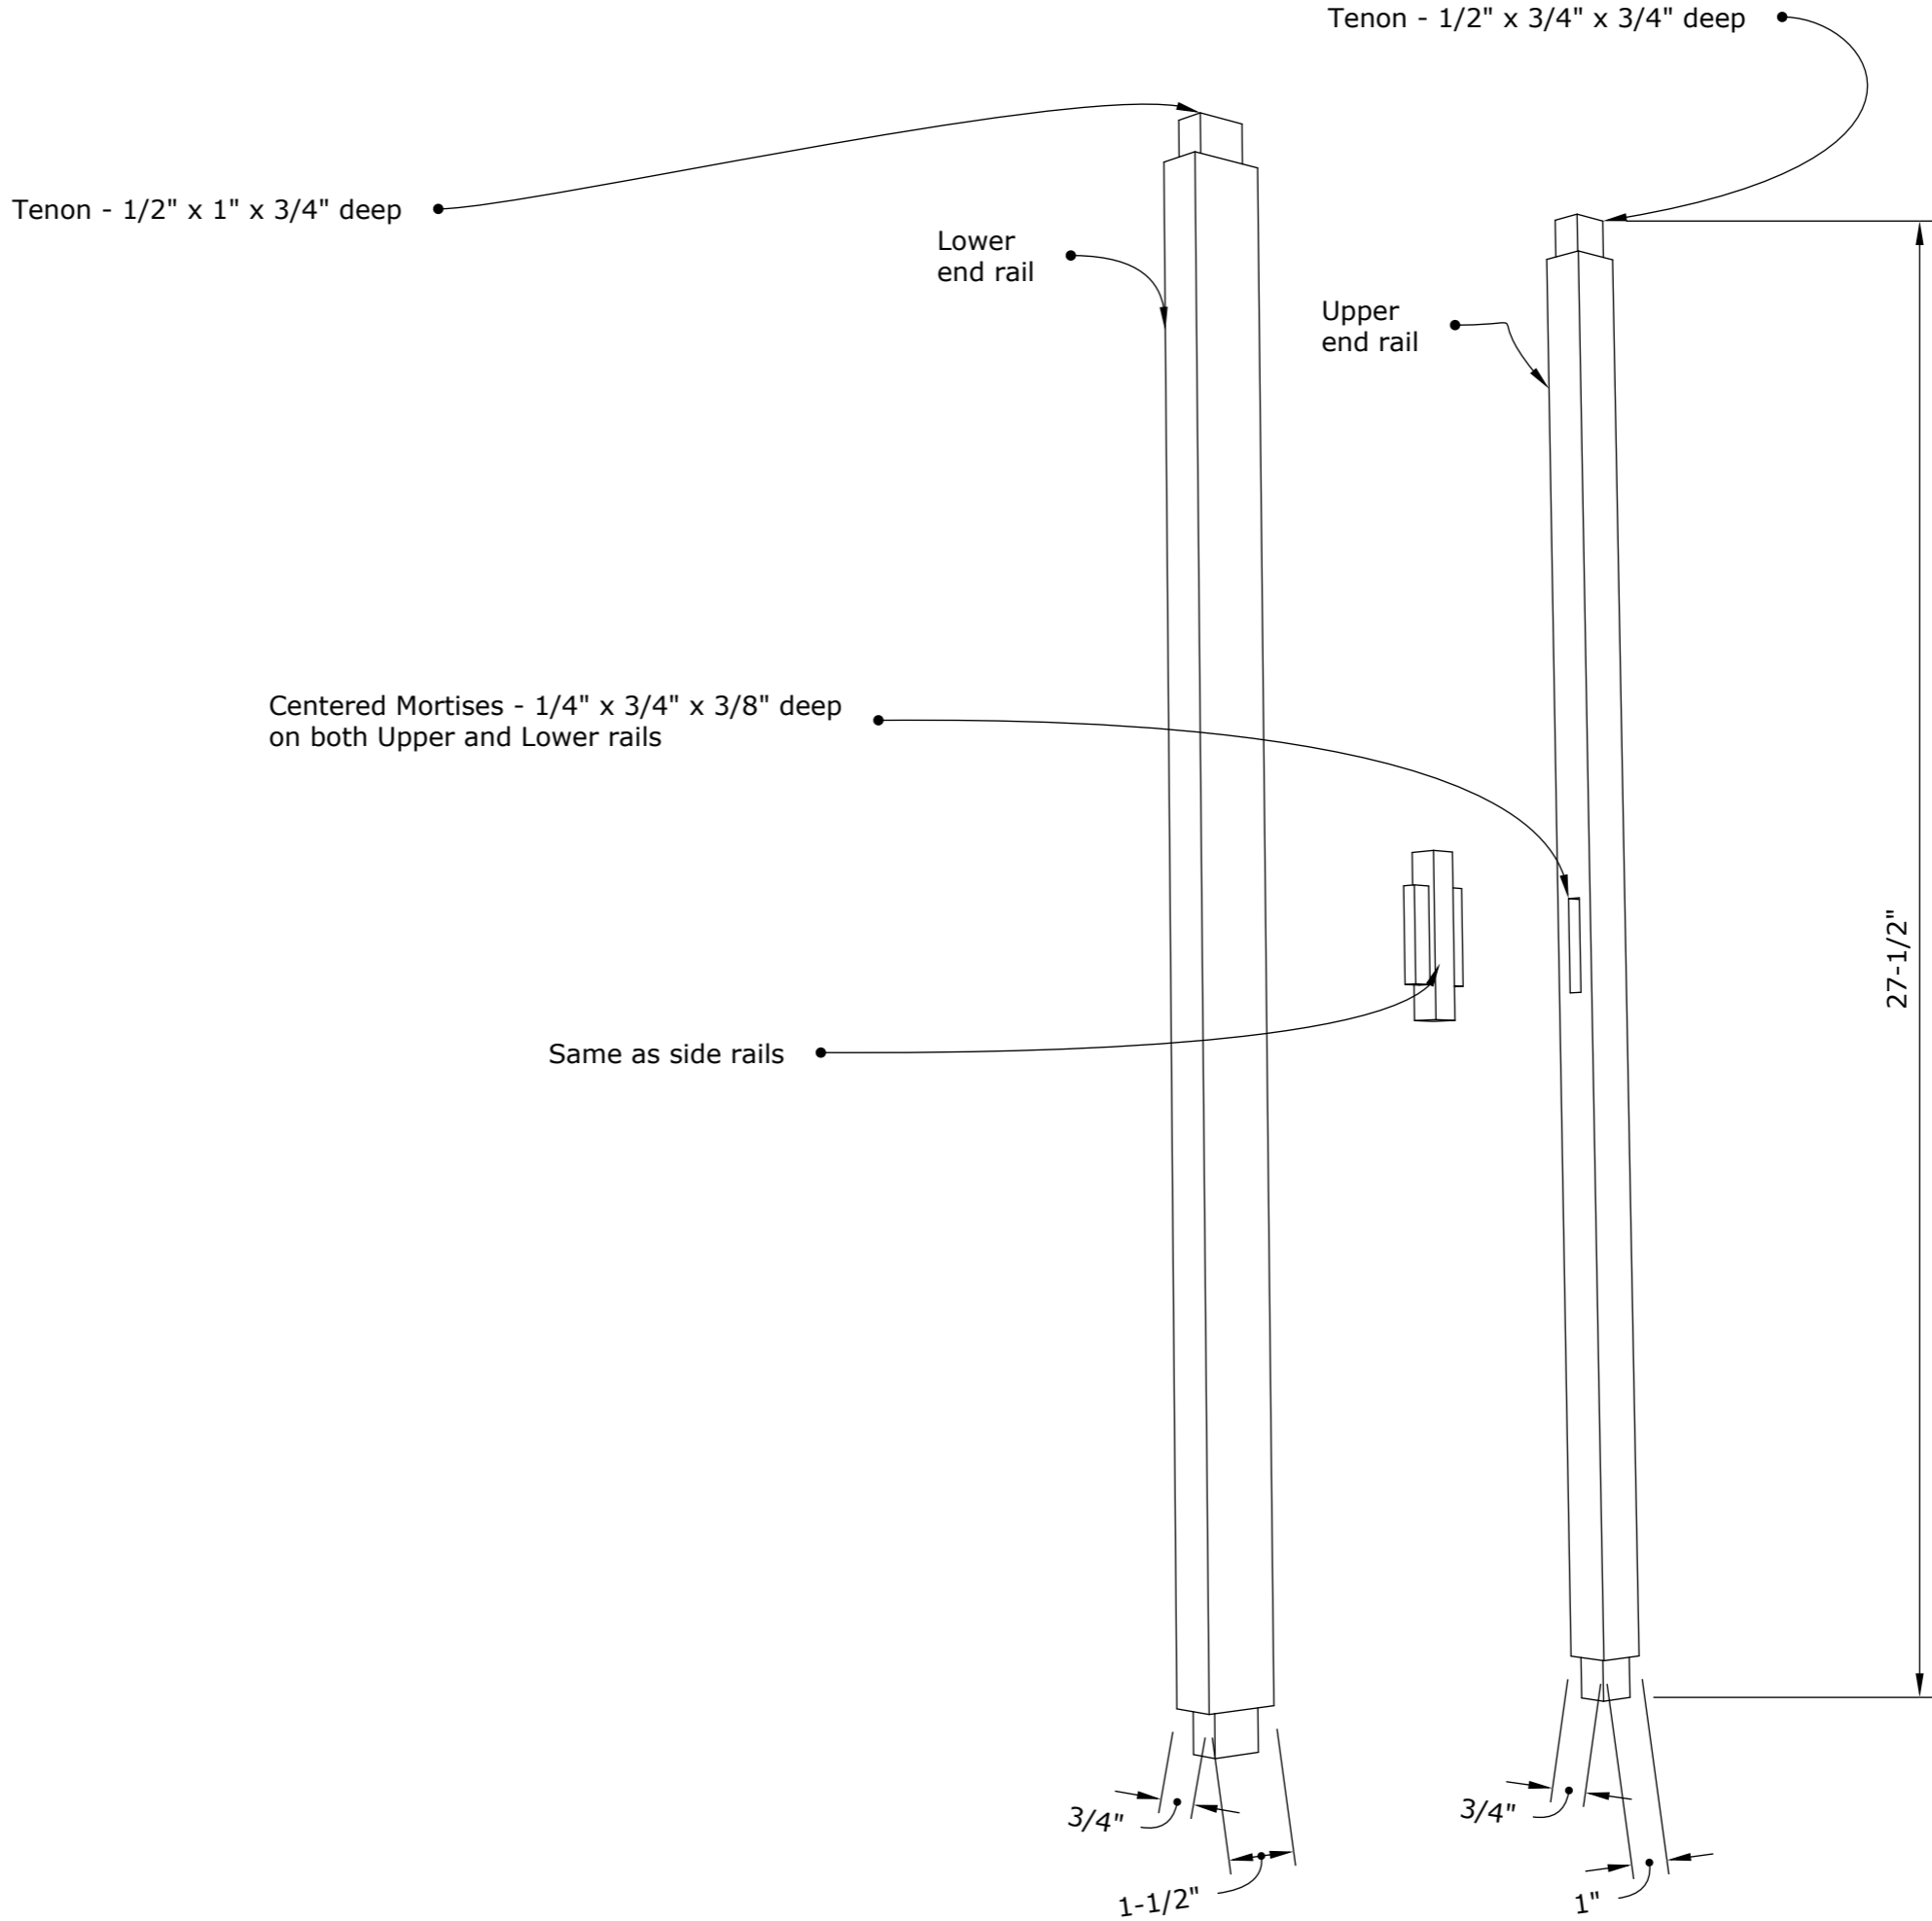

Shigshop Dining table

Notes:
Build with hardwood

Exploded

Top

Side Rails

End Rails

Legs

Cutlist